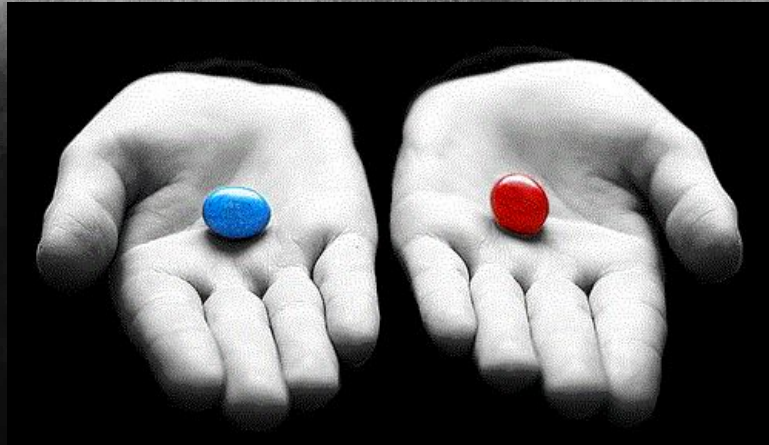

Korean Urban Legends

- Toilet Paper Ghost
  - Legend suggests ghosts live in toilets
  - A ghost may stick its hand out and ask if you want red toilet paper or blue:
    - BLUE means the ghost will suffocate you
    - RED means the ghost will cut you up